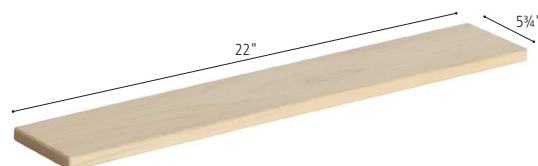

Hollow Blocks

Half Preschool Set B551

26 pieces

Community Playthings
PO Box 2
Ulster Park, NY 12487

Tel: 800 777 4244
Fax: 800 336 5948

8 Squares

4 Double Squares

4 Half Squares

2 Ramps

4 Long Boards

4 Short Boards