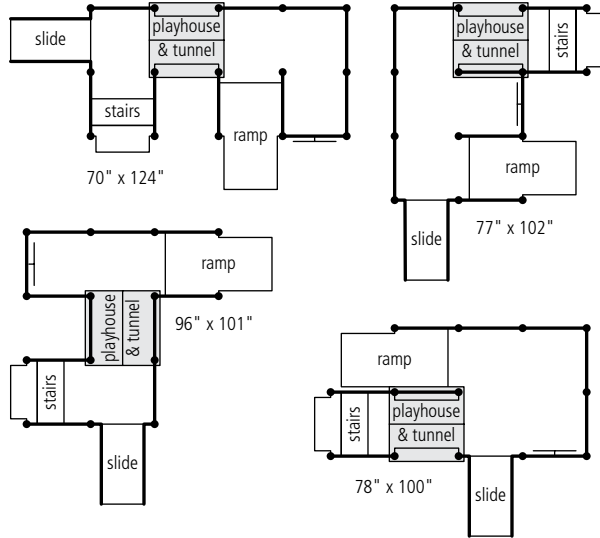

Community Playthings
 PO Box 2
 Ulster Park, NY 12487

Tel: 800 777 4244
 Fax: 800 336 5948

Nursery Gym 6 G760

Specify tunnel color, red or tan

Dimensions (inches)		
Height (with playhouse)	53	
Platform height	15	
Railing height (from platform)	22	
Platform unit	23 x 23	
Steps	5½, 4¾, 4¾ high, 10 deep	
Slide extends	30	
Ramp extends	21	
Features	G770	G760
Carpeted platforms	6	4
Carpet panels	3	3
Mirror panels	3	3
Playhouse & tunnel	yes	yes
Ramp	yes	yes
Removable gates	yes	yes
Slide	yes	yes
Stairs	yes	yes
Steering wheel	yes	yes
Storage space for gates	yes	yes